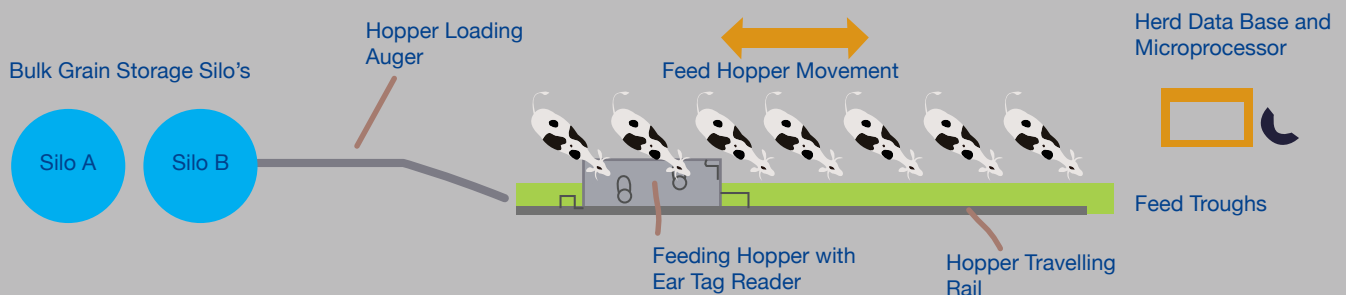

Feed Pad Setup