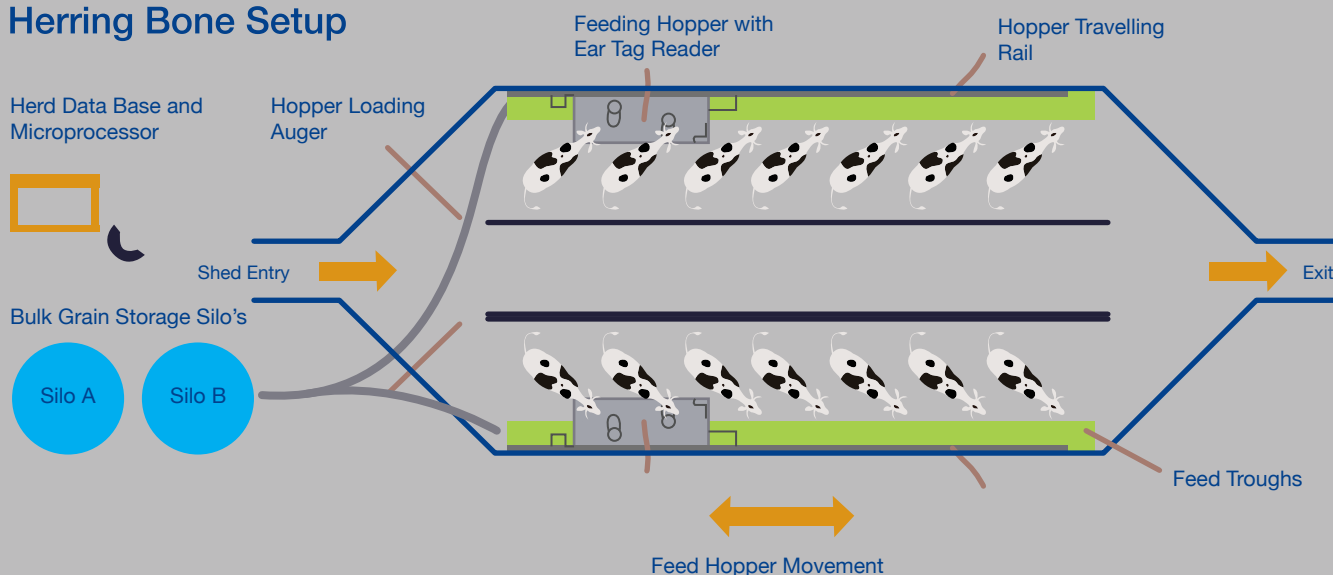

"The PPP Experto Feeder provides a solution that no one else can offer."

NZ Dairy Farmer

Whatever thoughts come into mind when thinking about the subject of Total Mixed Ration (TMR) feeding – the **PPP Experto Feeder** transfers your ideas directly onto the milking shed or feed pad.

The option of rail-mounted feeder provides your herd with a finely measured recipe of feed from a storage silo and mineral supplements – reliably and round the clock. This results in a terrific saving in time and labour for you every day. The system is space saving, thus reducing the costs for any extension to your infrastructure. Rein to your plans for the future, the **PPP Experto Feeder** will support you on the path to top-quality animal health!

Set up an independent feed supply system on your farm.

The **PPP Experto Feeder** in a Milking Shed or Feed Pad environment loads up from a stationary storage silo or manually with the products you want! Quietly and with amazing precision it then distributes its contents into the desired feed locations in a programmed cycle – it operates wirelessly via low voltage battery power. Which group receives its TMR ration, at what time, how much and how often, is determined through computer control by you alone!

Herring Bone Setup

PPP

Experto Feeder

As thanks the cows clear up the table

Take advantage of the benefits of the **PPP Experto Feeder** and the feeding system using TMR strategies: The volume of TMR can be divided among the animal groups and adjusted depending on the current performance, while selective feed intake can be avoided.