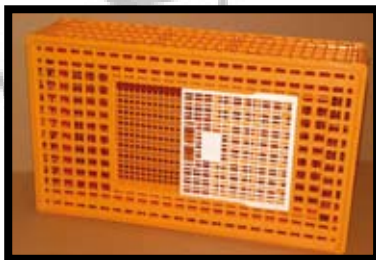

Part# GI 0113001 - QUAIL

Dimensions: 67x45x15 Top Door : 20x15
Side Door: 16x9 coops per 20 ft. cnt.
Weight: 2.300 Kg

Part# GI0102001

Dimensions: 77x57x29 cm. Sliding Top Door
and front opening door: 42x32 Side Spring Door:
30x19 Capacity: 15 birds Weight: 6.7 Kg.

Part# GI0101001

Dimensions: 97x58x27 Sliding top door:
42x38 Side Spring Door: 30x19 Capacity:
18/20 Birds 7.900 Kg.

Part# GI0105002 - Turkey Crate

Dimensions 97 x 58 x 42 cm Sliding top &
front door Capacity 3 to 4 birds