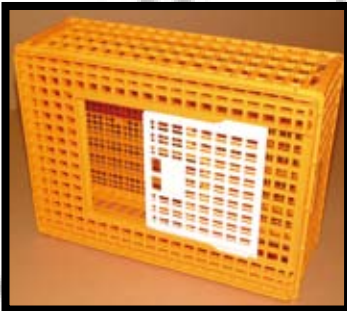

Part# GI 0113001 - QUAIL

Dimensions: 67x45x15 Top Door : 20x15
Side Door: 16x9 coops per 20 ft. cnt.
Weight: 2.300 Kg

Part# GI0102001

Dimensions: 77x57x29 cm. Sliding Top Door
and front opening door: 42x32 Side Spring Door:
30x19 Capacity: 15 birds Weight: 6.7 Kg.

Part# GI0101001

Dimensions: 97x58x27 Sliding top door:
42x38 Side Spring Door: 30x19 Capacity:
18/20 Birds 7.900 Kg.

Part# GI0105002 - Turkey Crate

Dimensions 97 x 58 x 42 cm Sliding top &
front door Capacity 3 to 4 birds

Part# GI0111001- Pigeon Crate

Dimensions: 100x75x30 TYPE B : Sliding
door : 44x21 cm. Small door : 12x15 cm.
COD.0111001 TYPE A : Dumping door: 90x21
cm. Small door: 12x15 cm. COD.0111002
capacity: 20/22 pigeons Standard color Blue/
white