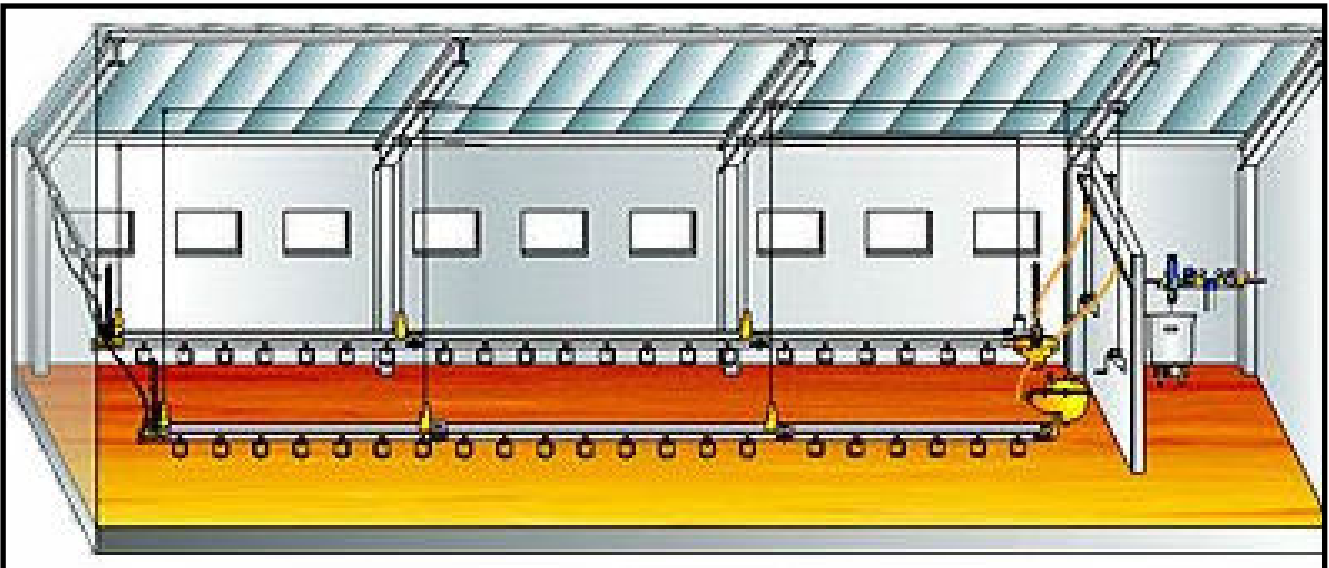

LUBING

Floor-watering system for broilers with drip cup and without drip cup

Perfect water supply for all age groups

The central element of the floor-watering system is the TOP-Nipple.
The combination of TOP-Nipple and Drip Cup ensures a dry manure and a optimum flow for every age!