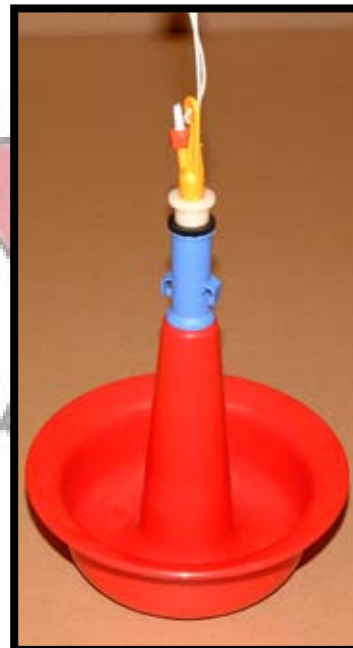

Part# GI0207001
Gravity drinker 5-litres

Part# GI0211003
Jumbo "98" Turkey drinker

Part# GI0201011
Drinker-Jumbo 'B'

Part# GI0205001
Sorbetto mini Jumbo

Part# GI0201009
Jumbo "T" Turkey Drinker