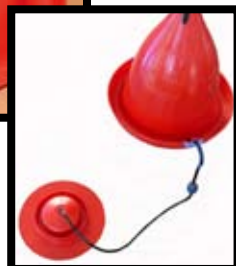

Part# GI0207001
Gravity drinker 5-litres

Part# GI0211003
Jumbo "98" Turkey drinker

Part# GI0201011
Drinker-Jumbo 'B'

Part# GI0205001
Sorbetto mini Jumbo

Part# GI0201009
Jumbo "T" Turkey Drinker