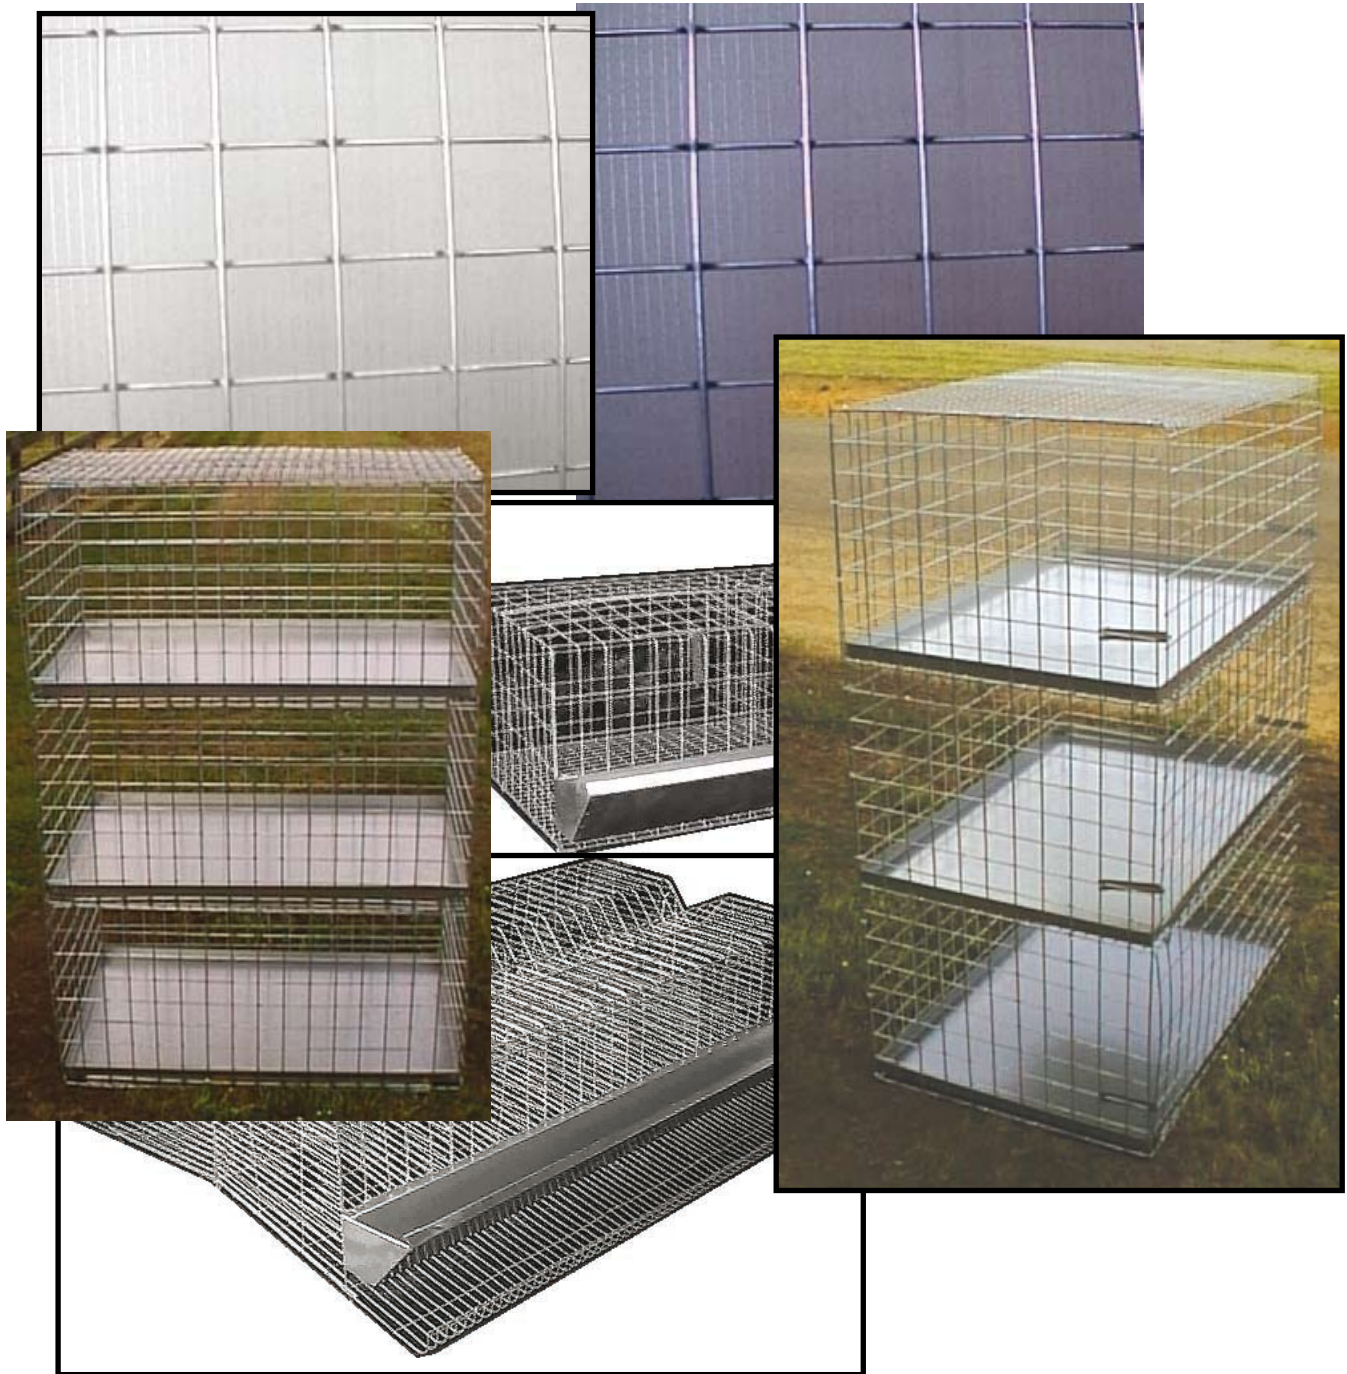

GALVANISED WIRE MESH

Used in:

- Stock yard walk ways
- Fan Guards
- Machinery Guards
- Cat Cages
- Poultry Cages
- Export Vegetable Crates

PPP Industries LTD

PO Box 73 Tuakau 1892

Tel: (09) 236 8414

Fax: (09) 236 9321