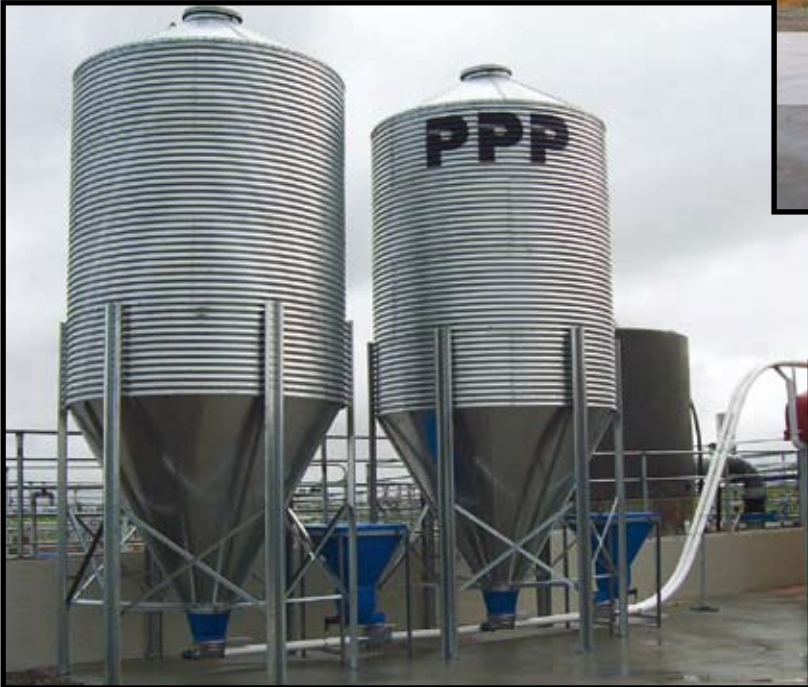

DAIRY SHED MINERAL DISPENSERS

The advantage in having this system added onto your feed system it allows you the farmer to purchase the cheapest grain on the market and you then add in your minerals.

The commonest product dispensed is causmag but there are advantages in having special brews mixed to meet your particular herd needs.

ROTARY SHED IN-LINE MINERAL DISPENSERS

Mineral Dispenser options

Feed line mounted mineral dispenser

Mineral Dispenser options

Platform mounted mineral dispenser with delivery via auger line from outside hopper or silo

Feed Dispenser & Mineral Dispenser

Outside Hopper (80 kg capacity) with minerals auger line to platform dispenser

HERRINGBONE SHED IN-LINE MINERAL DISPENSERS

Mineral Dispenser options

Feed line mounted mineral dispenser